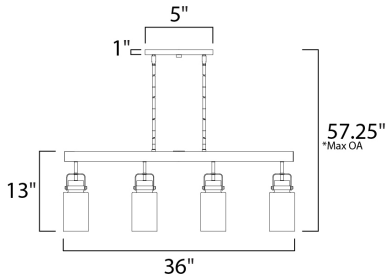

**MEASUREMENTS**

- DIMENSION : 36" L x 5" W x 13" H
- MAX OAH : 57.25" OAH
- CANOPY : 5" W x 1" H
- HANGING WEIGHT : 4.89 lb

**LAMPING**

- INPUT VOLTAGE : 120V
- BULB : 4 x 60W Incandescent E26 Medium , 240W Total
- BULB INCLUDED : (Not Included)
- DIMMABLE : Yes